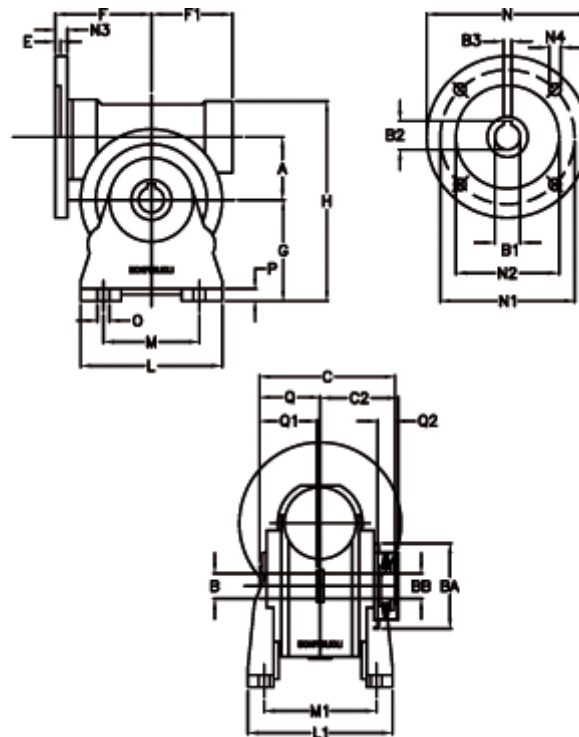

Article number: 390204900723216
 Description: Worm Gear with Torque Limiter
 VF 49-L1-A-7 P80B5

Measures

a = 49.50	C2 = 63,5	L1 = 124.0	O = 8.5
B = 25	Description = VF 49A-xx-80B14	m = 63	P = 12
B1 E7 = 19	E = 3.0	M1 = 98.5	Q = 51.0
B2 = 21.8	F = 70	N = 120	Q1 = 41
B3 H9 = 6	F1 = 63	N1 = 100	Q2 = 15
BA = 63	g = 82	N2 = 80	
BB H7 = 14	H = 162	N3 = 10.0	
C = 105	L = 110	N4 = 7	